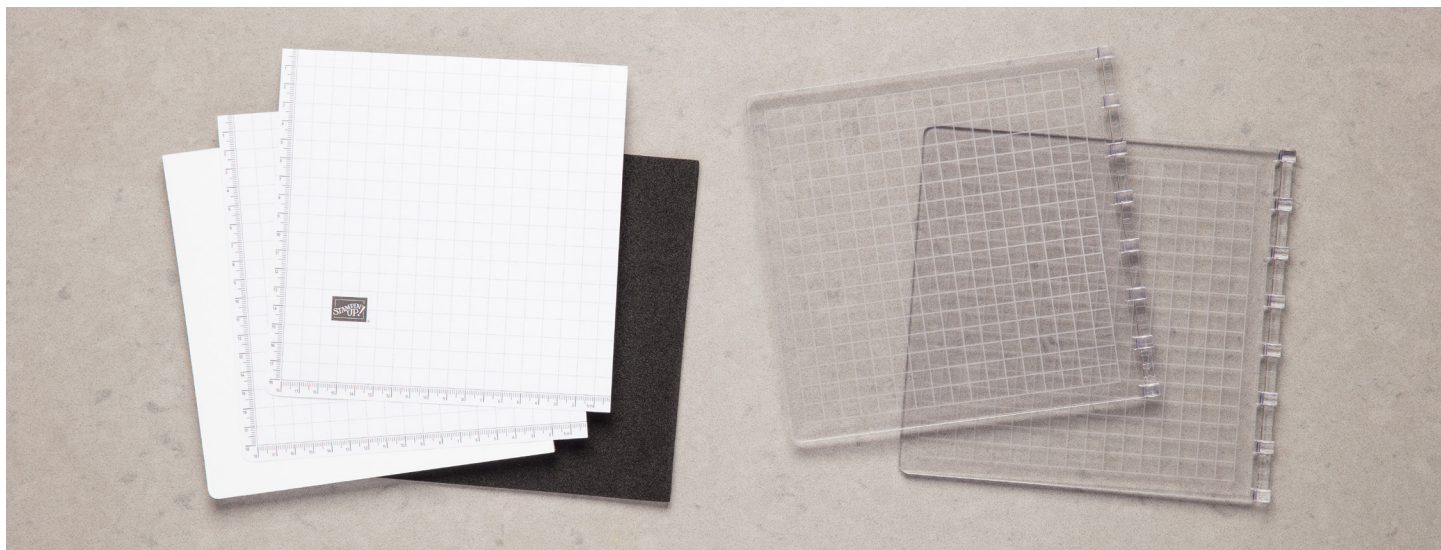

NEW!

STAMPARATUS® ACCESSORIES

The Stamparatus (Item 148187, \$85.00 AUD/\$99.00 NZD) is the world's most innovative stamp placement tool—now with a supporting line of all-new accessories to keep you stamping smoothly!

SMALL GRID PAPER

Grid paper perfectly sized to fit the Stamparatus®, for precision stamp alignment every time.

(50 sheets)
149621

\$10.25 AUD/\$13.75 NZD

STAMPARATUS® PLATES

Additional plates allow you to have multiple stamp arrangements ready to go!